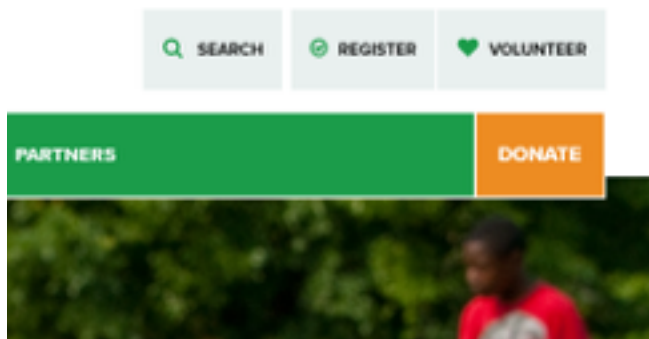

Greetings,

We are pleased to announce online registration portal is now available to take registrations for The First Tee of South Dakota curriculum-based programs and events. Our records show that you have an existing account.

Your login email address is: **[If you are a previous participant of the program, enter the parent email address that you previously used to register].** ** If you do not know or are unsure which email was used, email us, we can look it up.

Registration for 2018 Summer Program Sessions at Elmwood GC are now open online. To ensure that you are able to register returning participants (your children or others affiliated with your account), please use the login email address from last year and go through the steps to **reset your password in our registration portal if you forgot your password from last year. If you remember your log in information, enter email and password in step 2, proceed to step 5.**

We ask that you **do not** create a new Account at this time as participants affiliated with your account will not automatically be displayed.

Below are the steps to reset your password to your account:

Step 1

From our website, click the Register button in the top right corner.